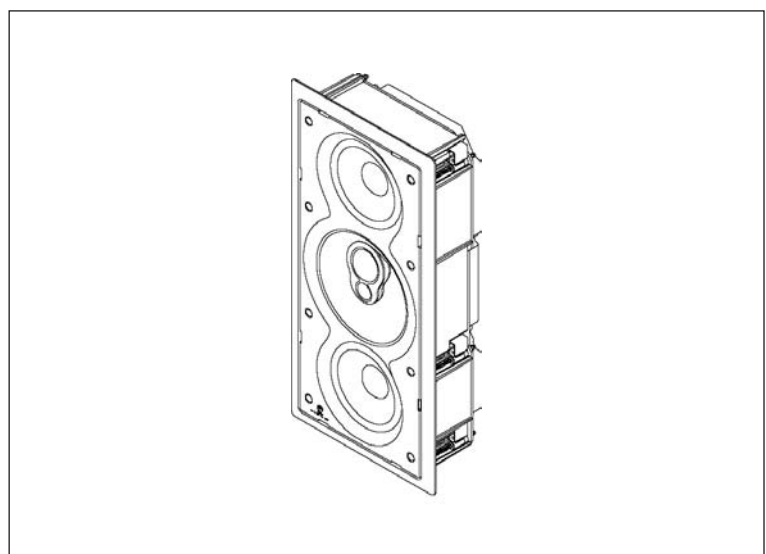

All variants feature 2K array technology, derived from Linn's reference loudspeakers. The 2K array provides a large sweetspot to fill the room with high quality sound, allowing for increased flexibility when positioning the loudspeakers. The CUSTOM 2K series acoustically complements Linn's KOMPLEMENT loudspeaker system, which incorporates the same 2K driver array, and so can be mixed and matched in installations where space is limited.

All variants of the CUSTOM 2K series incorporate an optimised acoustic enclosure to ensure a consistently high performance regardless of the wall or ceiling type. In addition, a fire retardant metal backbox is available for each speaker, for applications where this is required for building regulations.

The CUSTOM 2K series is retrofittable with Linn's SEKREIT and DISKREET loudspeakers, to upgrade existing installations for improved audio performance.

The CUSTOM 2K series has been designed to fit discreetly into the customer's home, sitting flush with wall or ceiling, and with grilles which can be painted. All that will fill the customer's home is high quality sound.

1 104C-R, 104C-S
2 106C with 2K array rotated through 90°, 106C
3 106C

CUSTOM 2K SERIES (PREVIEW)

OVERVIEW

Custom Installation Loudspeakers