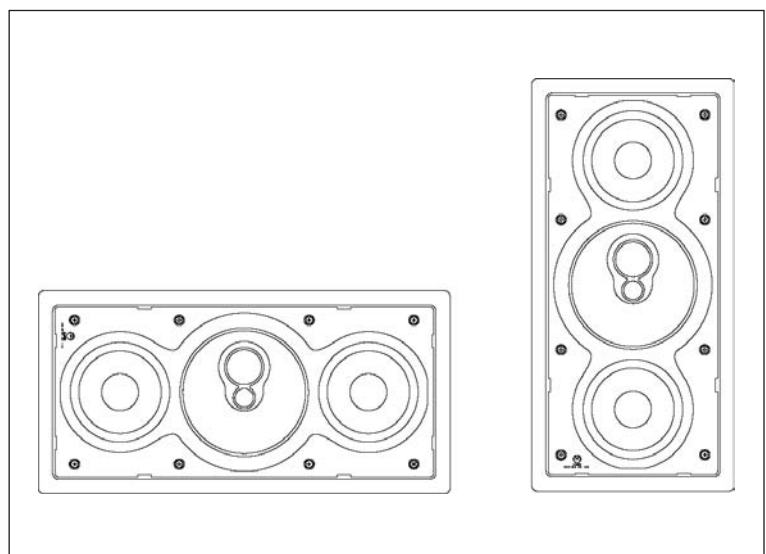

All variants feature 2K array technology, derived from Linn's reference loudspeakers. The 2K array provides a large sweetspot to fill the room with high quality sound, allowing for increased flexibility when positioning the loudspeakers. The CUSTOM 2K series acoustically complements Linn's KOMPLEMENT loudspeaker system, which incorporates the same 2K driver array, and so can be mixed and matched in installations where space is limited.

All variants of the CUSTOM 2K series incorporate an optimised acoustic enclosure to ensure a consistently high performance regardless of the wall or ceiling type. In addition, a fire retardant metal backbox is available for each speaker, for applications where this is required for building regulations.

The CUSTOM 2K series is retrofittable with Linn's SEKREIT and DISKREET loudspeakers, to upgrade existing installations for improved audio performance.

The CUSTOM 2K series has been designed to fit discreetly into the customer's home, sitting flush with wall or ceiling, and with grilles which can be painted. All that will fill the customer's home is high quality sound.

1 104C-R, 104C-S
2 106C with 2K array rotated through 90°, 106C
3 106C

CUSTOM 2K SERIES (PREVIEW)

OVERVIEW

Custom Installation Loudspeakers