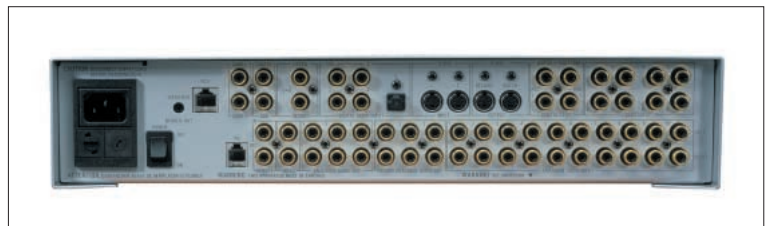

LINN

KEY FEATURES INCLUDE

- Reference quality stereo analogue audio pre-amplifier
- High quality decoding of audio signals to give Dolby Pro-Logic, Dolby Digital, DTS and Limbik playback
- Professional standard single box integrated device and system controller
- Multiple audio inputs, analogue and digital
- Multiple video inputs, composite and S-Video
- Linn proprietary Remote-In/Remote-Out functionality allowing connection to Linn Knekt Multi-Room System
- Linn proprietary Brilliant silent power supply technology

The System Controller is the heart of every Linn AV System and is the most accurate, powerful and comprehensive AV control product available. This innovative integrated design provides a complete home entertainment control centre in one box.

The System Controller is a compact and elegant package that complements other components in a Linn multi-channel or multi-room system perfectly. It conceals a vast array of inputs and outputs, and the extensive source selection capability is designed to distribute sound and images with great simplicity.

Combining an audio preamplifier, digital signal processing, digital and analogue audio conversion, video switching and on-screen graphics, the System Controller combines digital and analogue formats, allowing the use of virtually any sound or video product. It is also controllable via the Knekt multi-room system, which enables sources to be added and expansion of the system into other rooms.

The System Controller includes DTS and Dolby Digital processing as well as Limbik, Linn's own propriety surround processing for music sources.